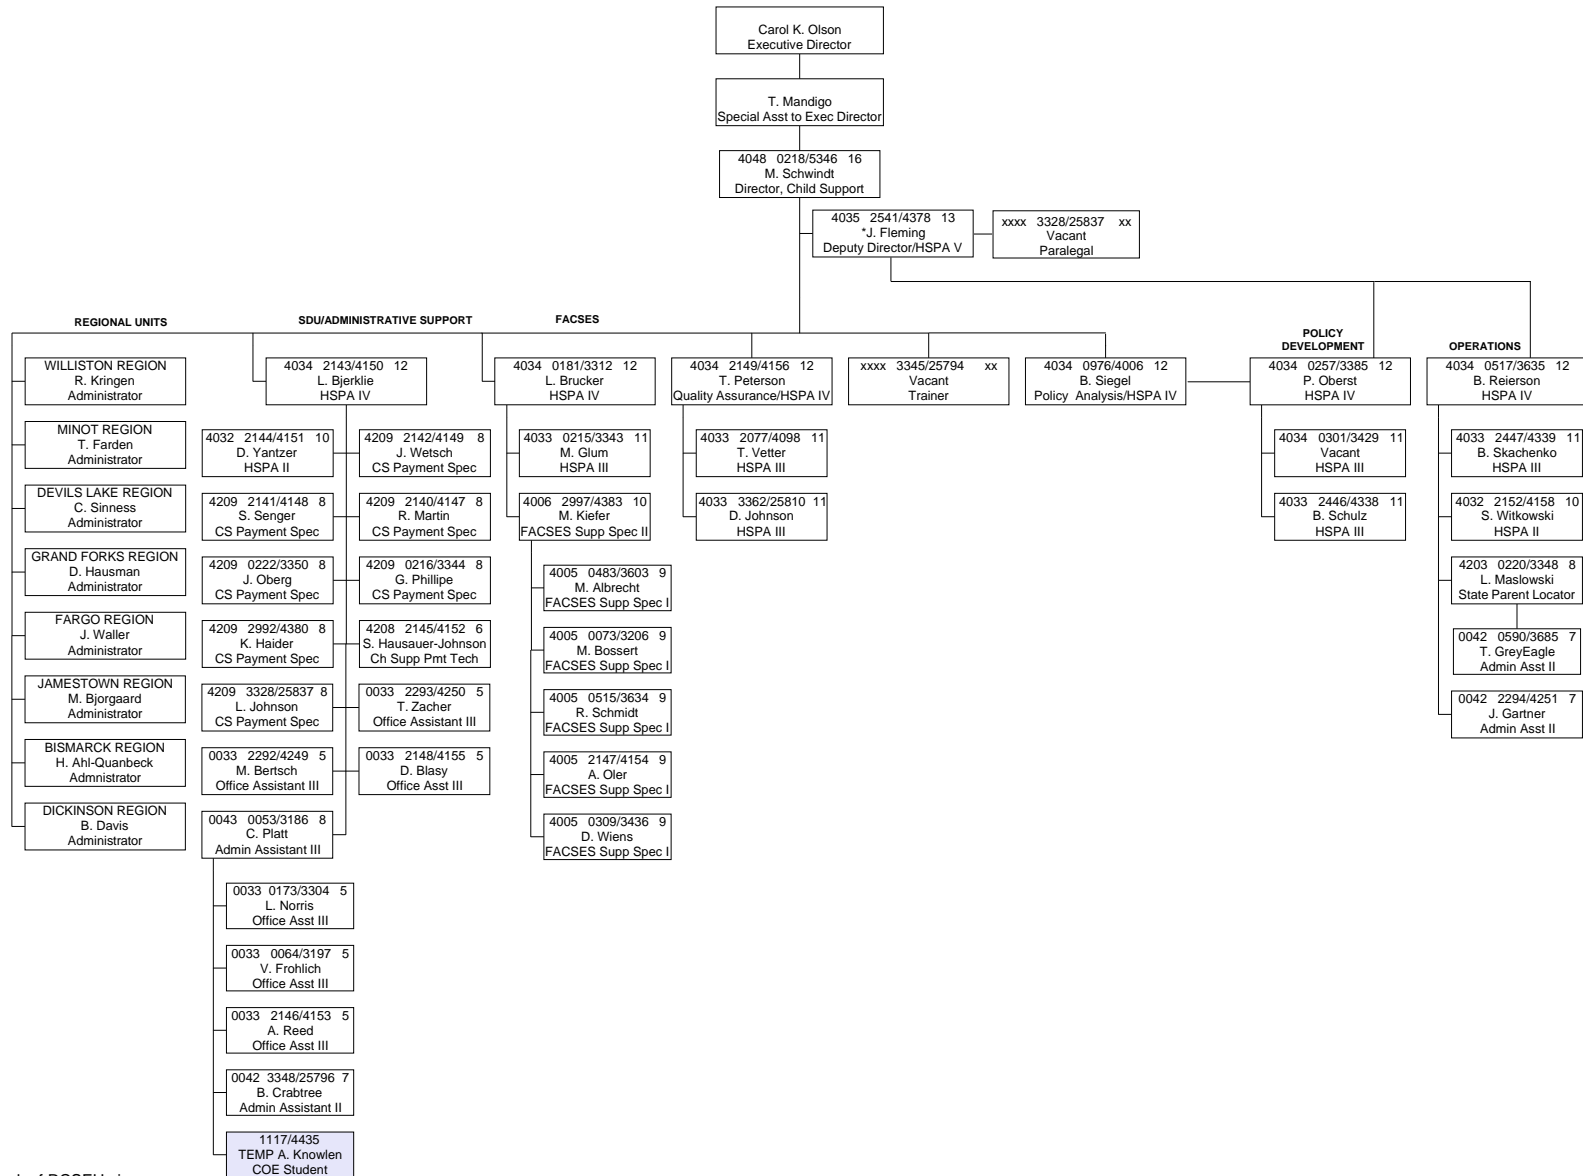

# North Dakota Department of Human Services Child Support Division

\*Legal work of RCSEUs is supervised by Jim Fleming